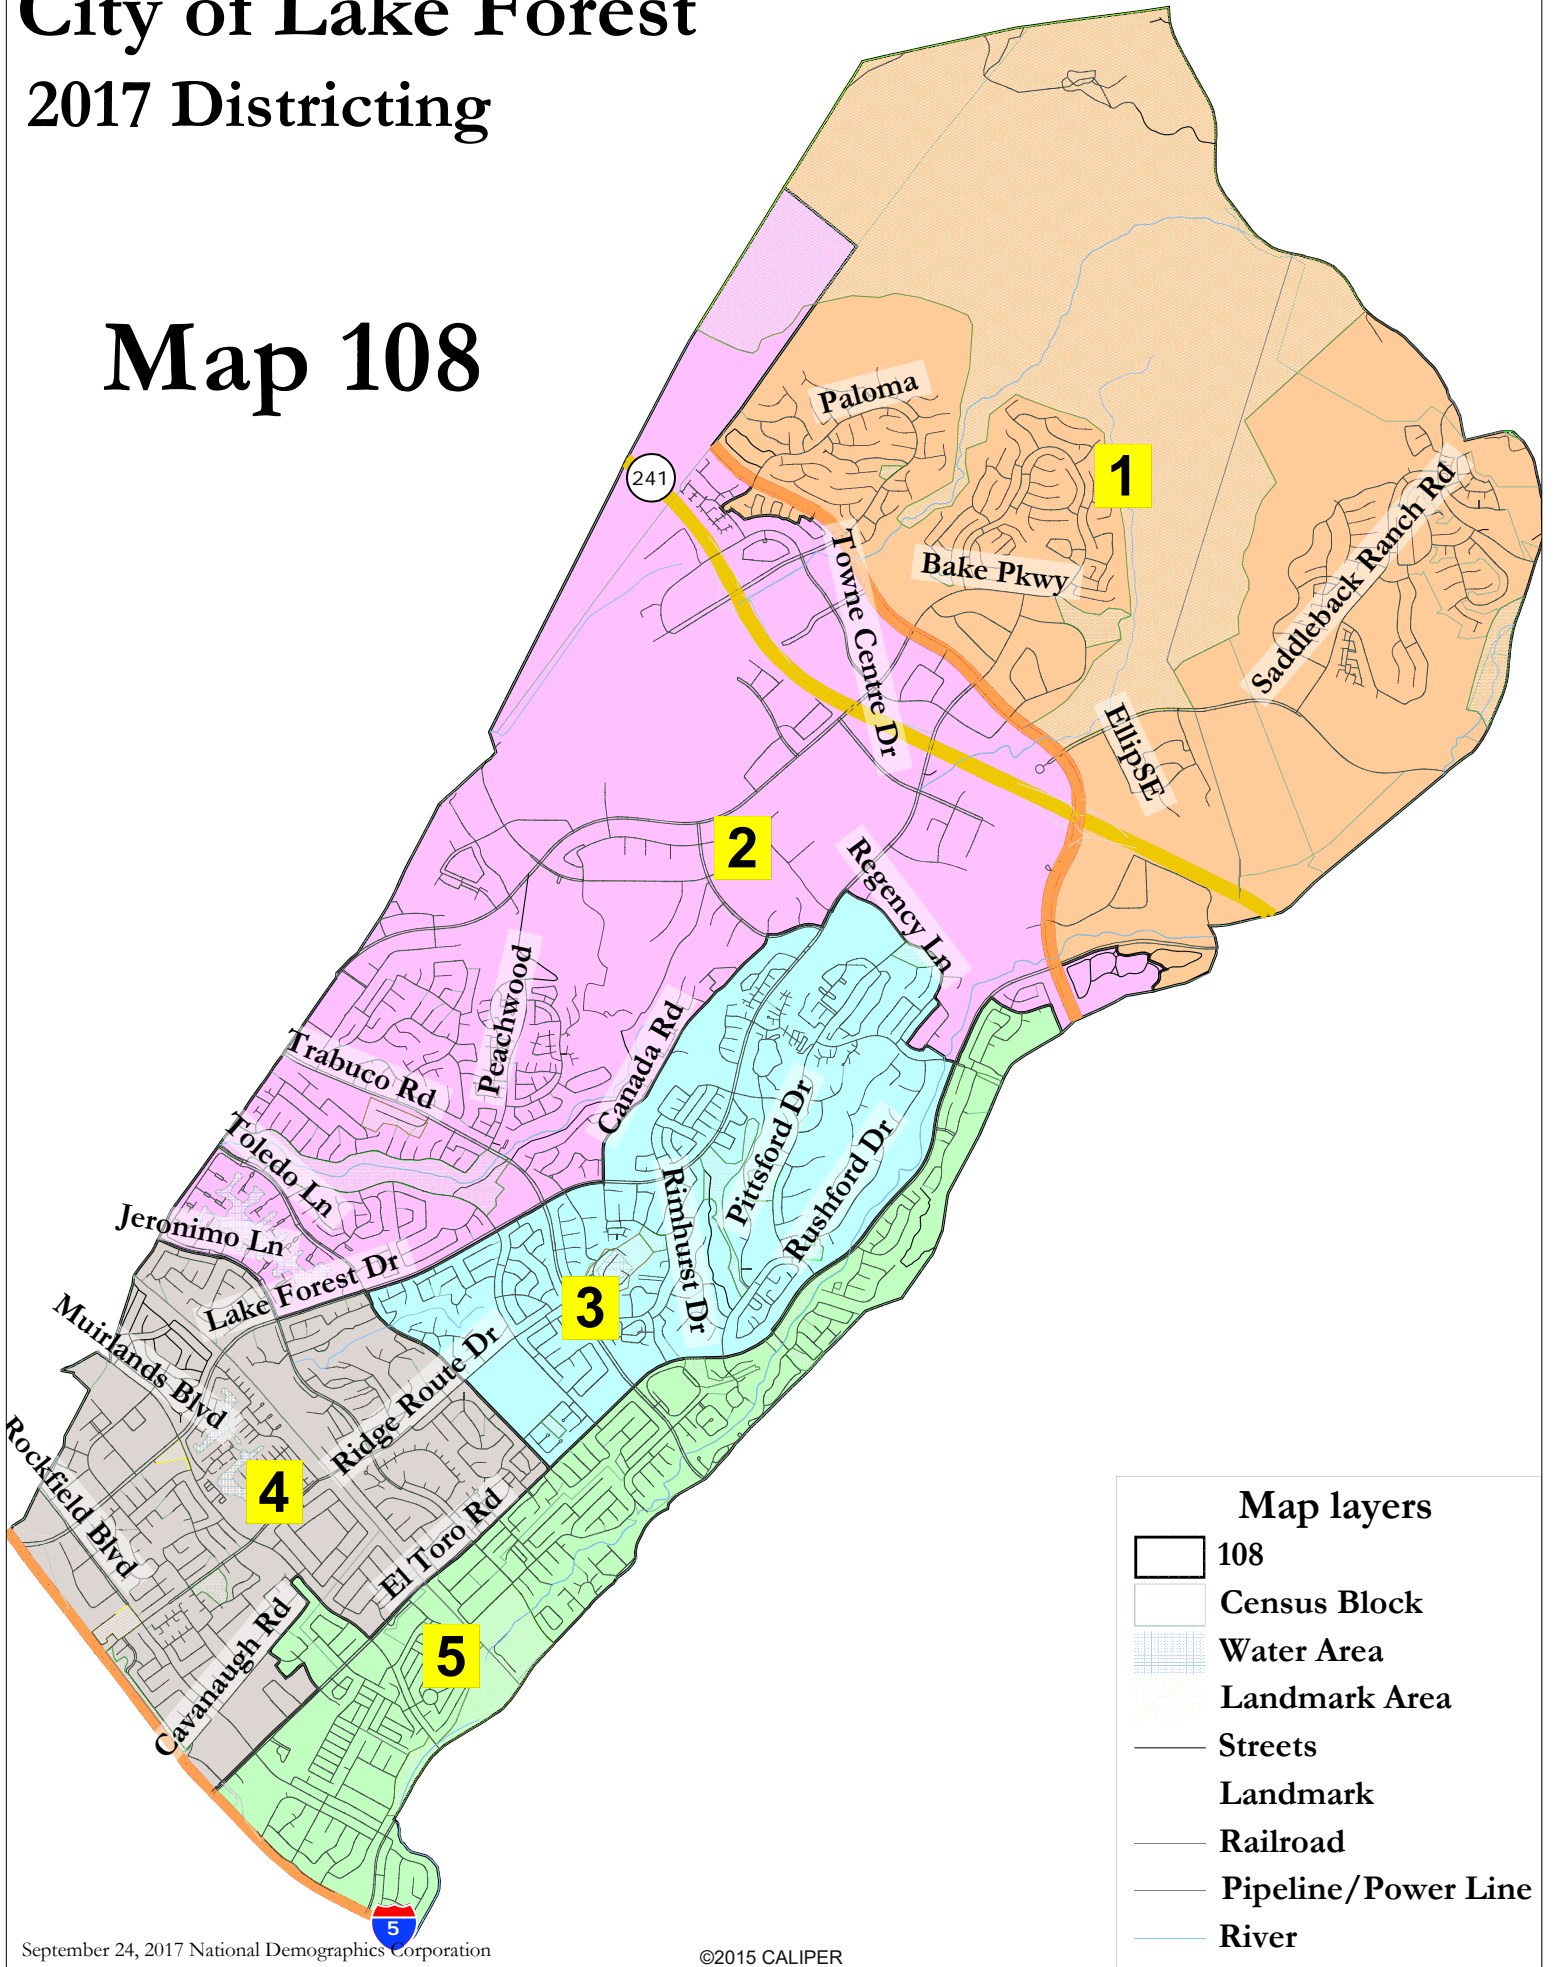

# City of Lake Forest

## 2017 Districting

### Map 108

#### Map layers

- 108
- Census Block
- Water Area
- Landmark Area
- Streets
- Landmark
- Railroad
- Pipeline/Power Line
- River